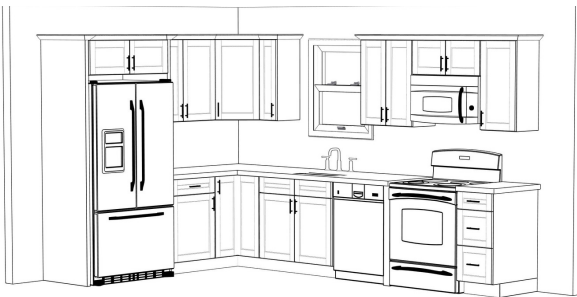

10 KITCHENS UNDER 10K

WELLBORN METRO LAMINATE

ONLY \$3,099

**8' x 12' Design
Layout with
Laminate Counters
Included!**

OUR 8x12 STANDARD KITCHEN

Items included:

- (2) 84"H Refrigerator End Panel
- (1) 33"W x 30"H Wall
- (1) Rotating Corner Base w/Wood Tray
- (1) 36"W Sink Base
- (1) 36"W x 12"H x 24"D Refrigerator Wall
- (1) 9"W x 30"H Wall
- (1) 24"W x 30"H Corner Wall
- (1) 24"W x 30"H Wall
- (1) 21" W Door and Drawer Base
- (1) 30"W x 12"H Wall
- (1) Dishwasher End Panel
- (1) 15"W x 30"H Wall
- (1) 15"W Triple Drawer Base
- Crown Moulding & Toe Kick Cover
- In Stock Laminate Countertops